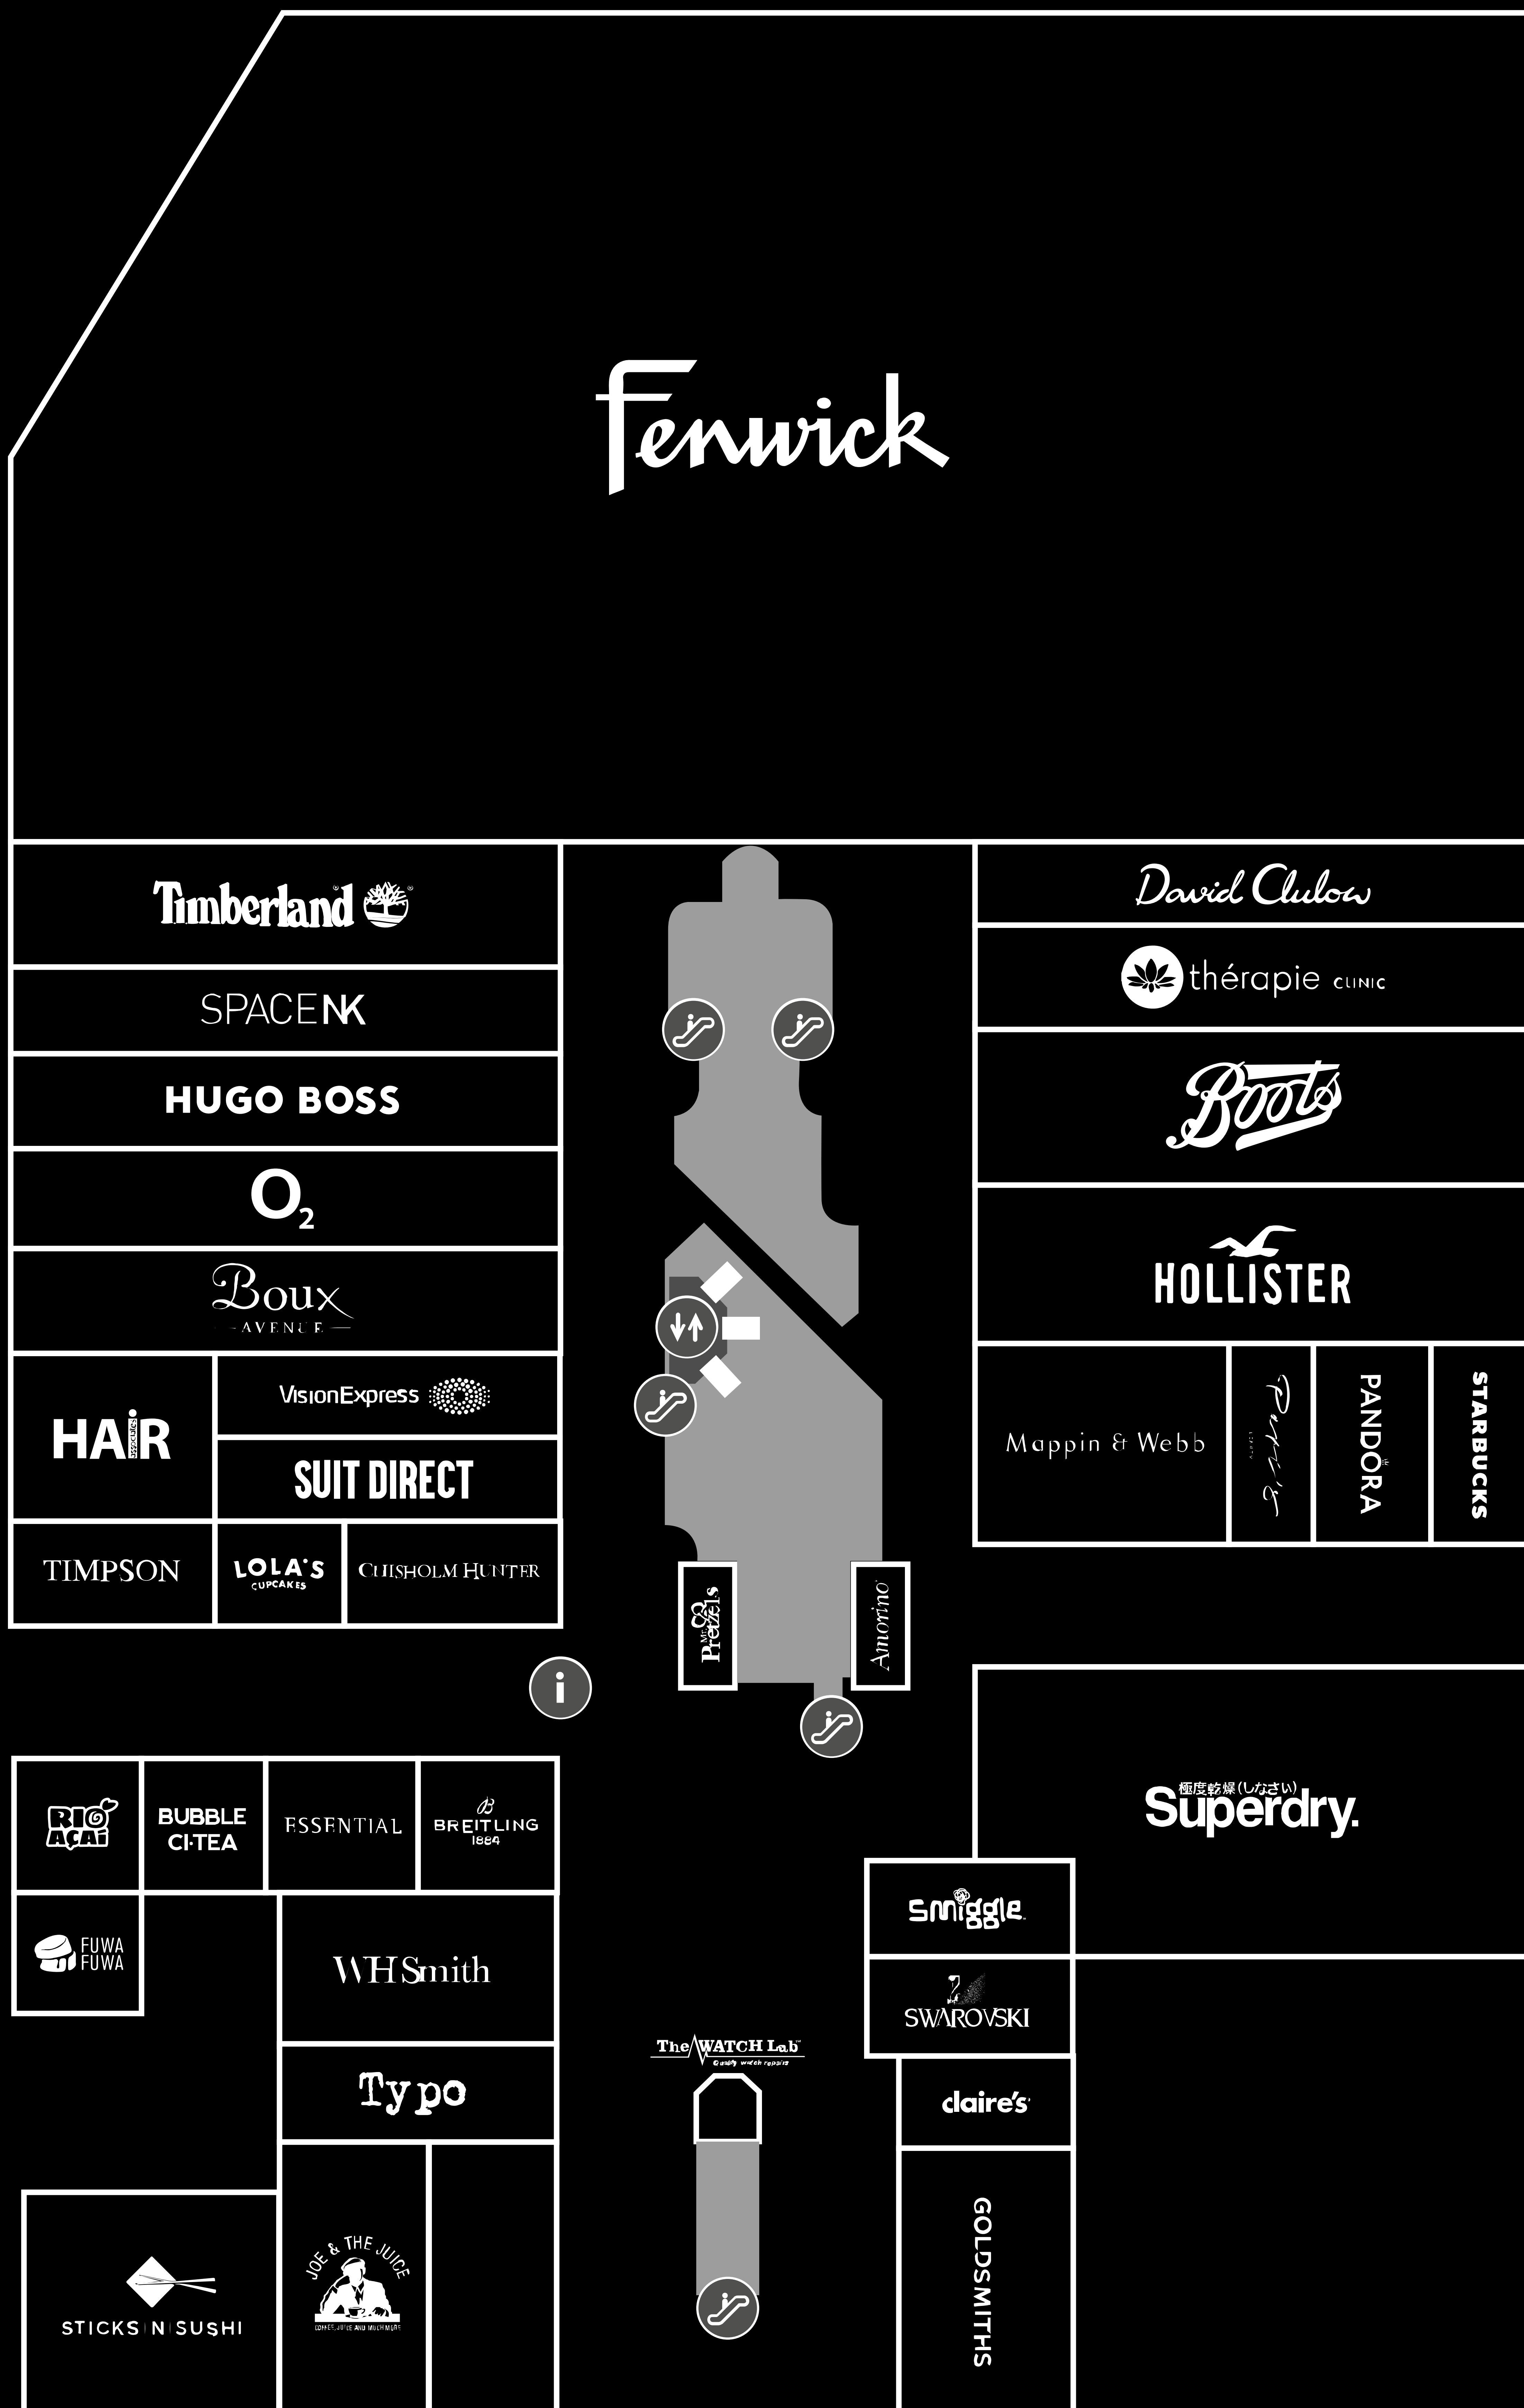

LOWER GROUND

FACILITIES

Lifts to all floors

Escalators to Ground Floor

Toilets located on 2nd Floor only

Lifts

Escalators

GROUND FLOOR

FACILITIES

- Lifts to all floors
- Escalators to all Floors
- Concierge Desk
- Street access
- Toilets located on 2nd Floor only

-  Lifts
-  Escalators
-  Concierge

FIRST FLOOR

FACILITIES

- Escalators to Ground and 2nd Floor
- Lifts to all floors
- Toilets located on 2nd Floor only