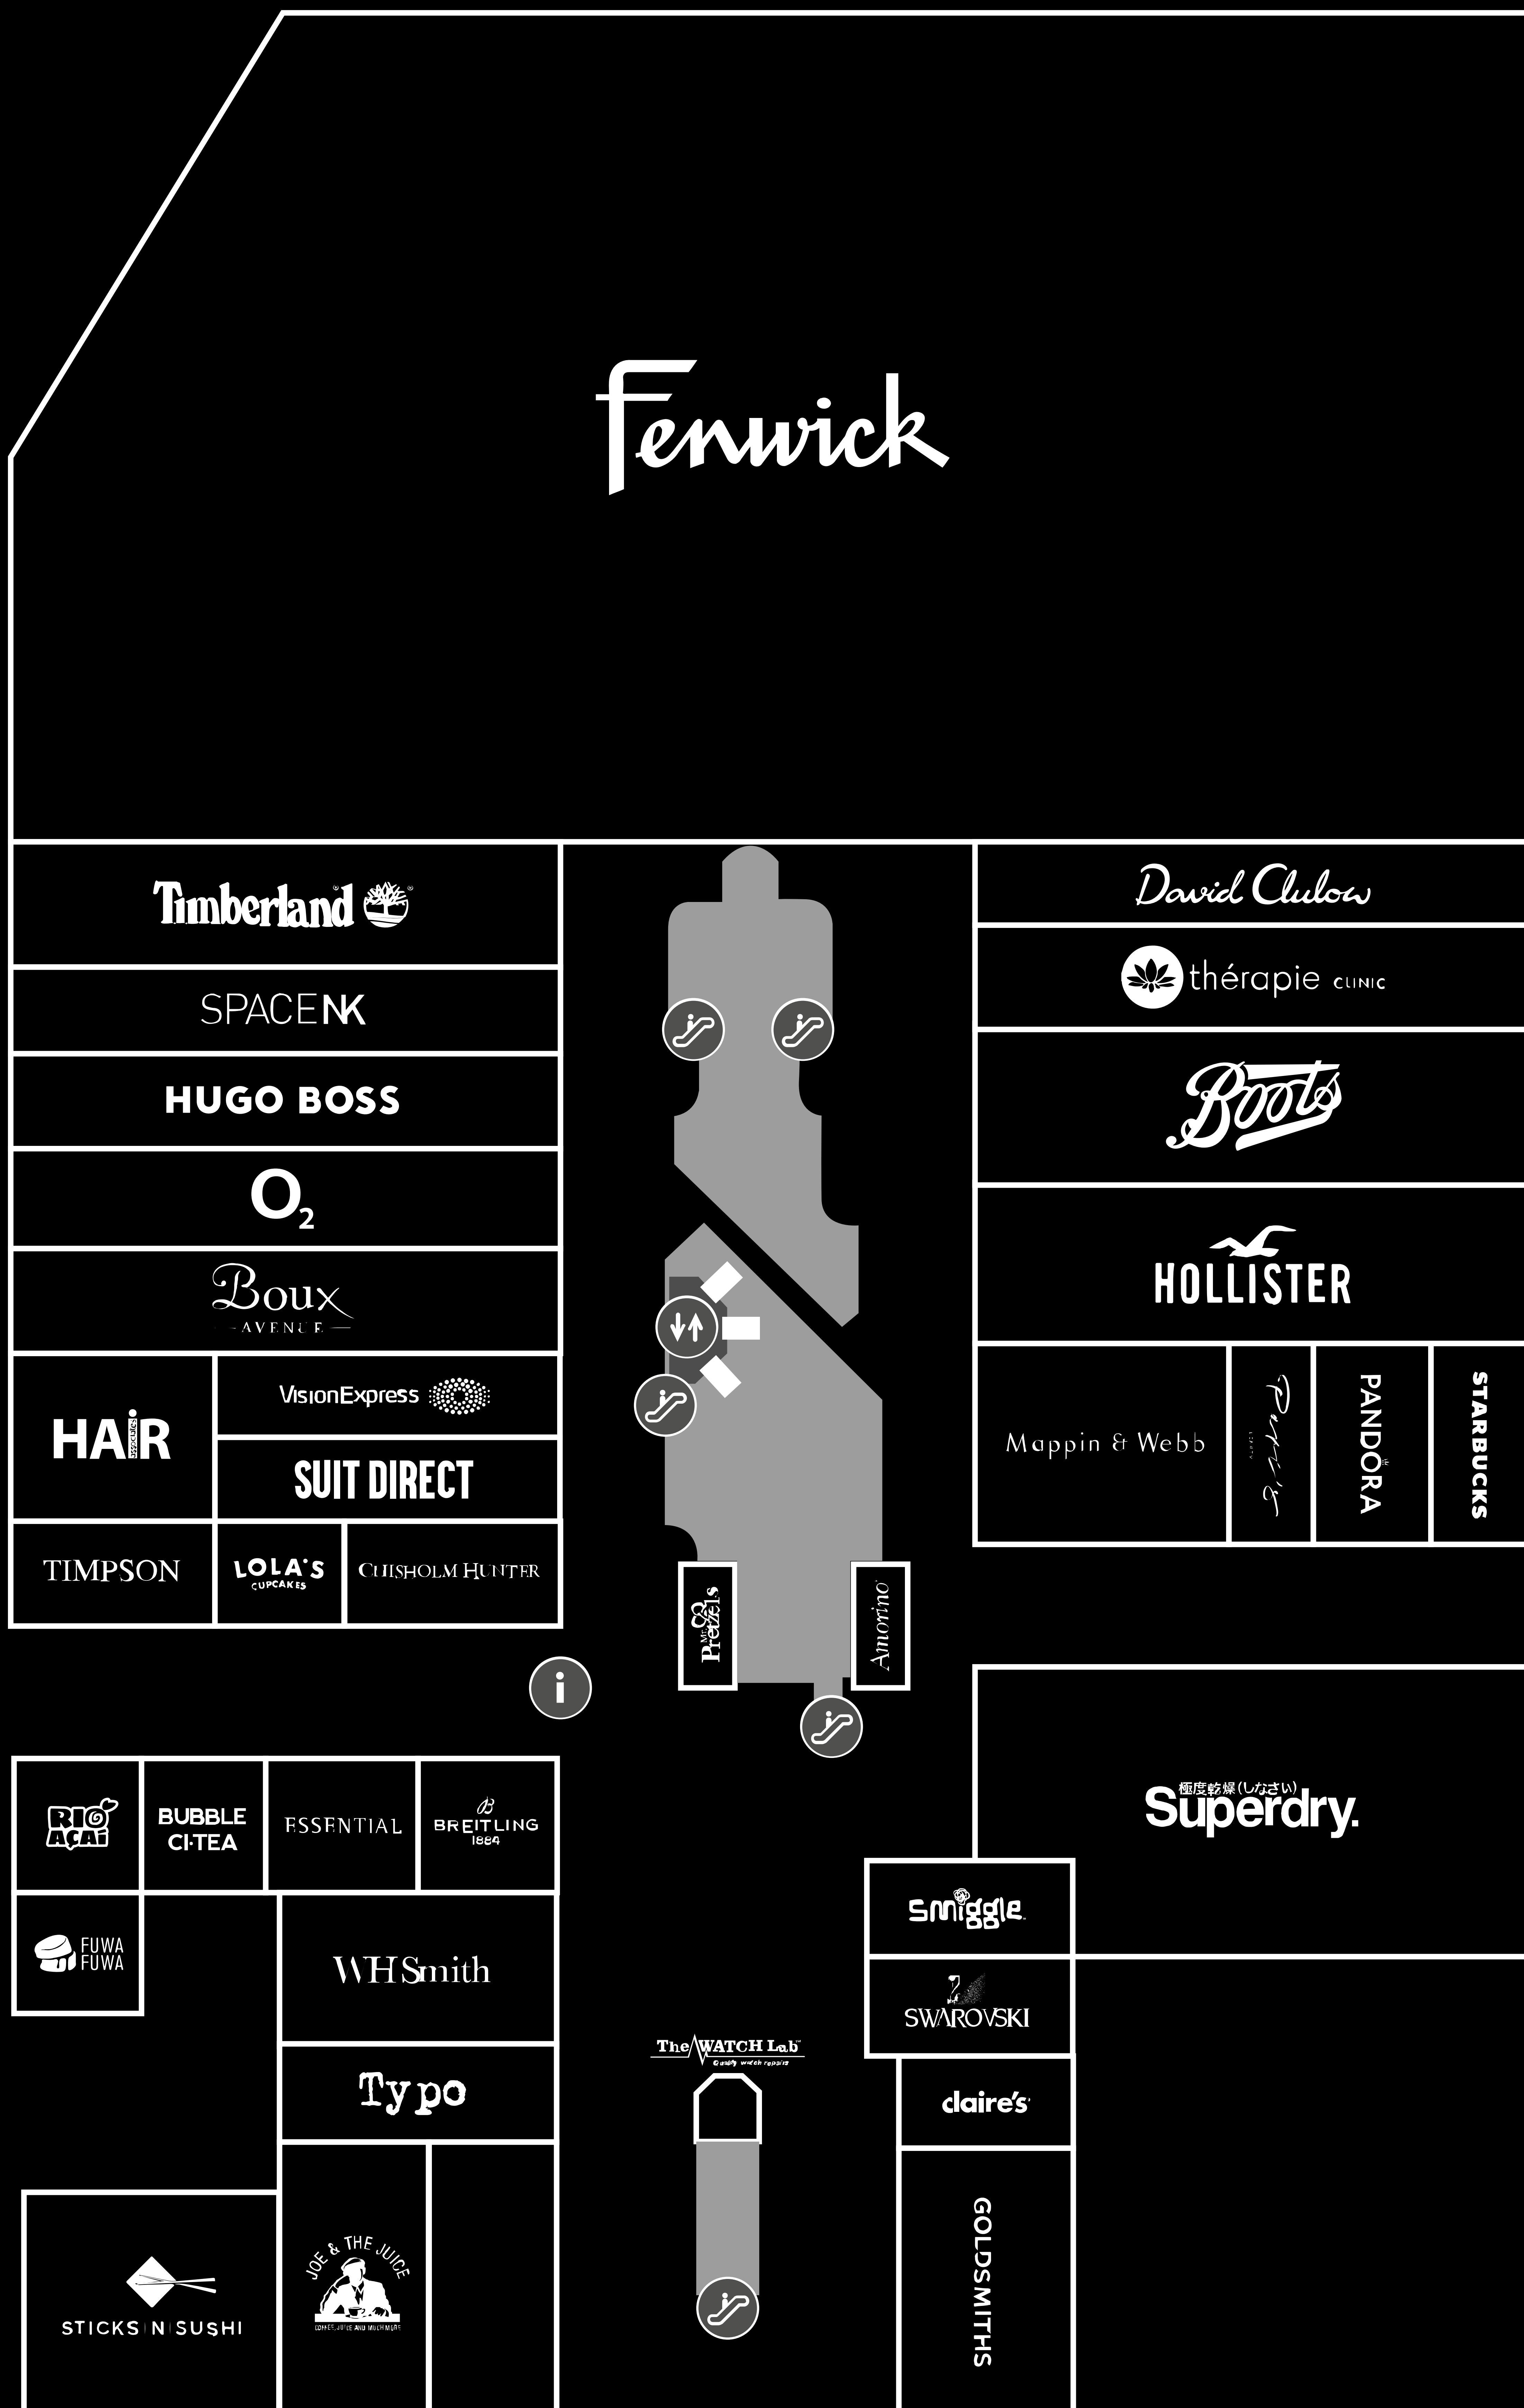

LOWER GROUND

FACILITIES

- Lifts to all floors
- Escalators to Ground Floor
- Toilets located on 2nd Floor only

Lifts

Escalators

GROUND FLOOR

FACILITIES

- Lifts to all floors
- Escalators to all Floors
- Concierge Desk
- Street access
- Toilets located on 2nd Floor only